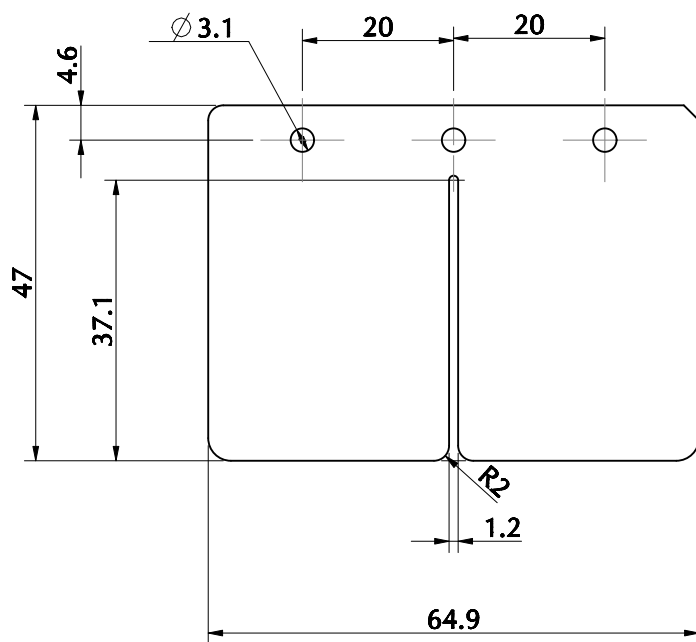

KM680i BOTTOM REED VALVE CARBON PETAL - TM KZ

KM680i-C032 0,32-0,34mm

KM680i-C036 0,35-0,37mm