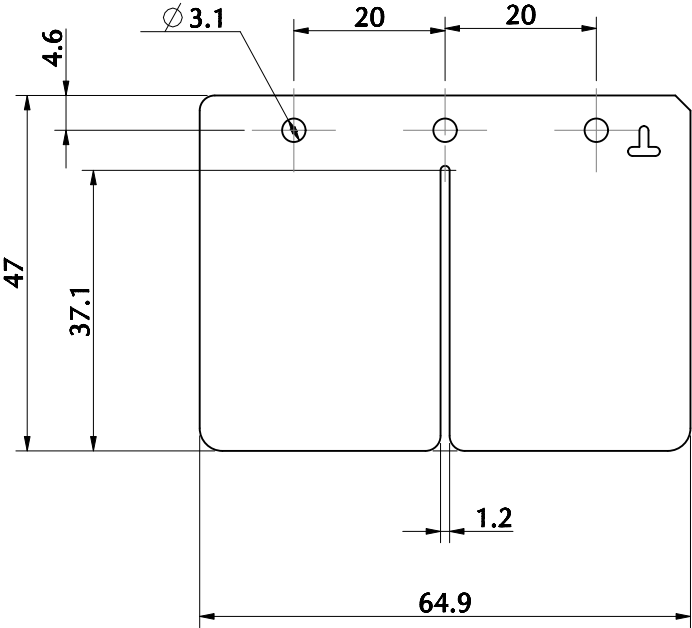

KM680S UPPER REED VALVE CARBON PETAL - TM KZ

KM680S-C032 0,32-0,34mm
KM680S-C036 0,35-0,37mm