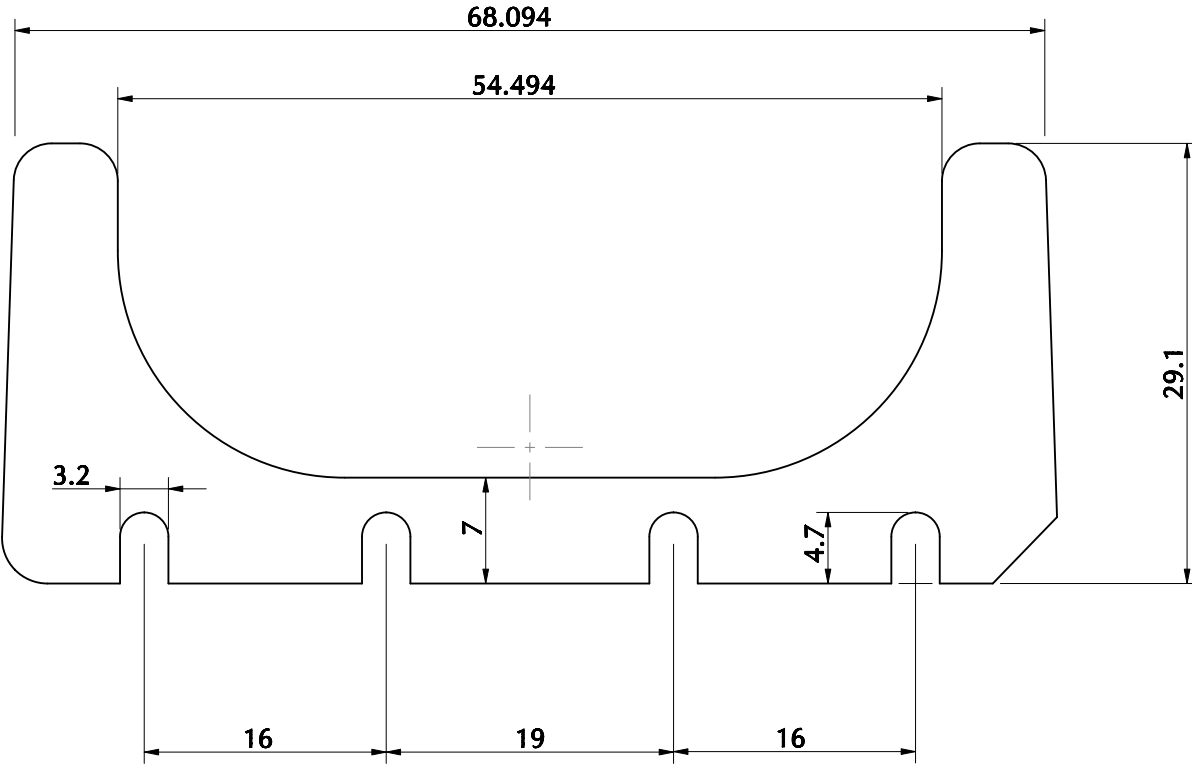

KM679S-C026 UPPER CROSSBOW REED VALVE

KM679S-C026 0,26mm